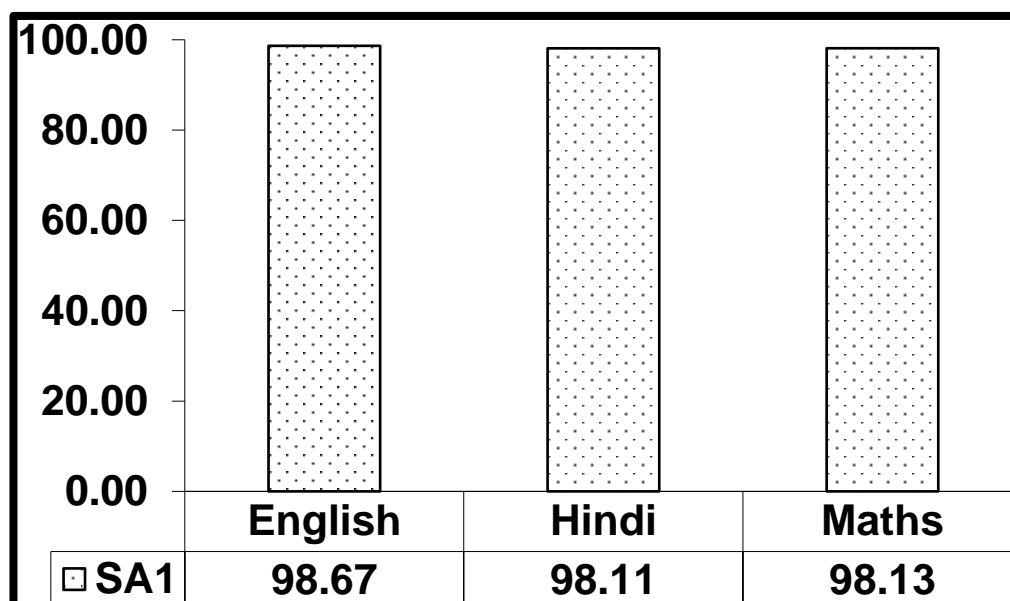

Graphical Representation