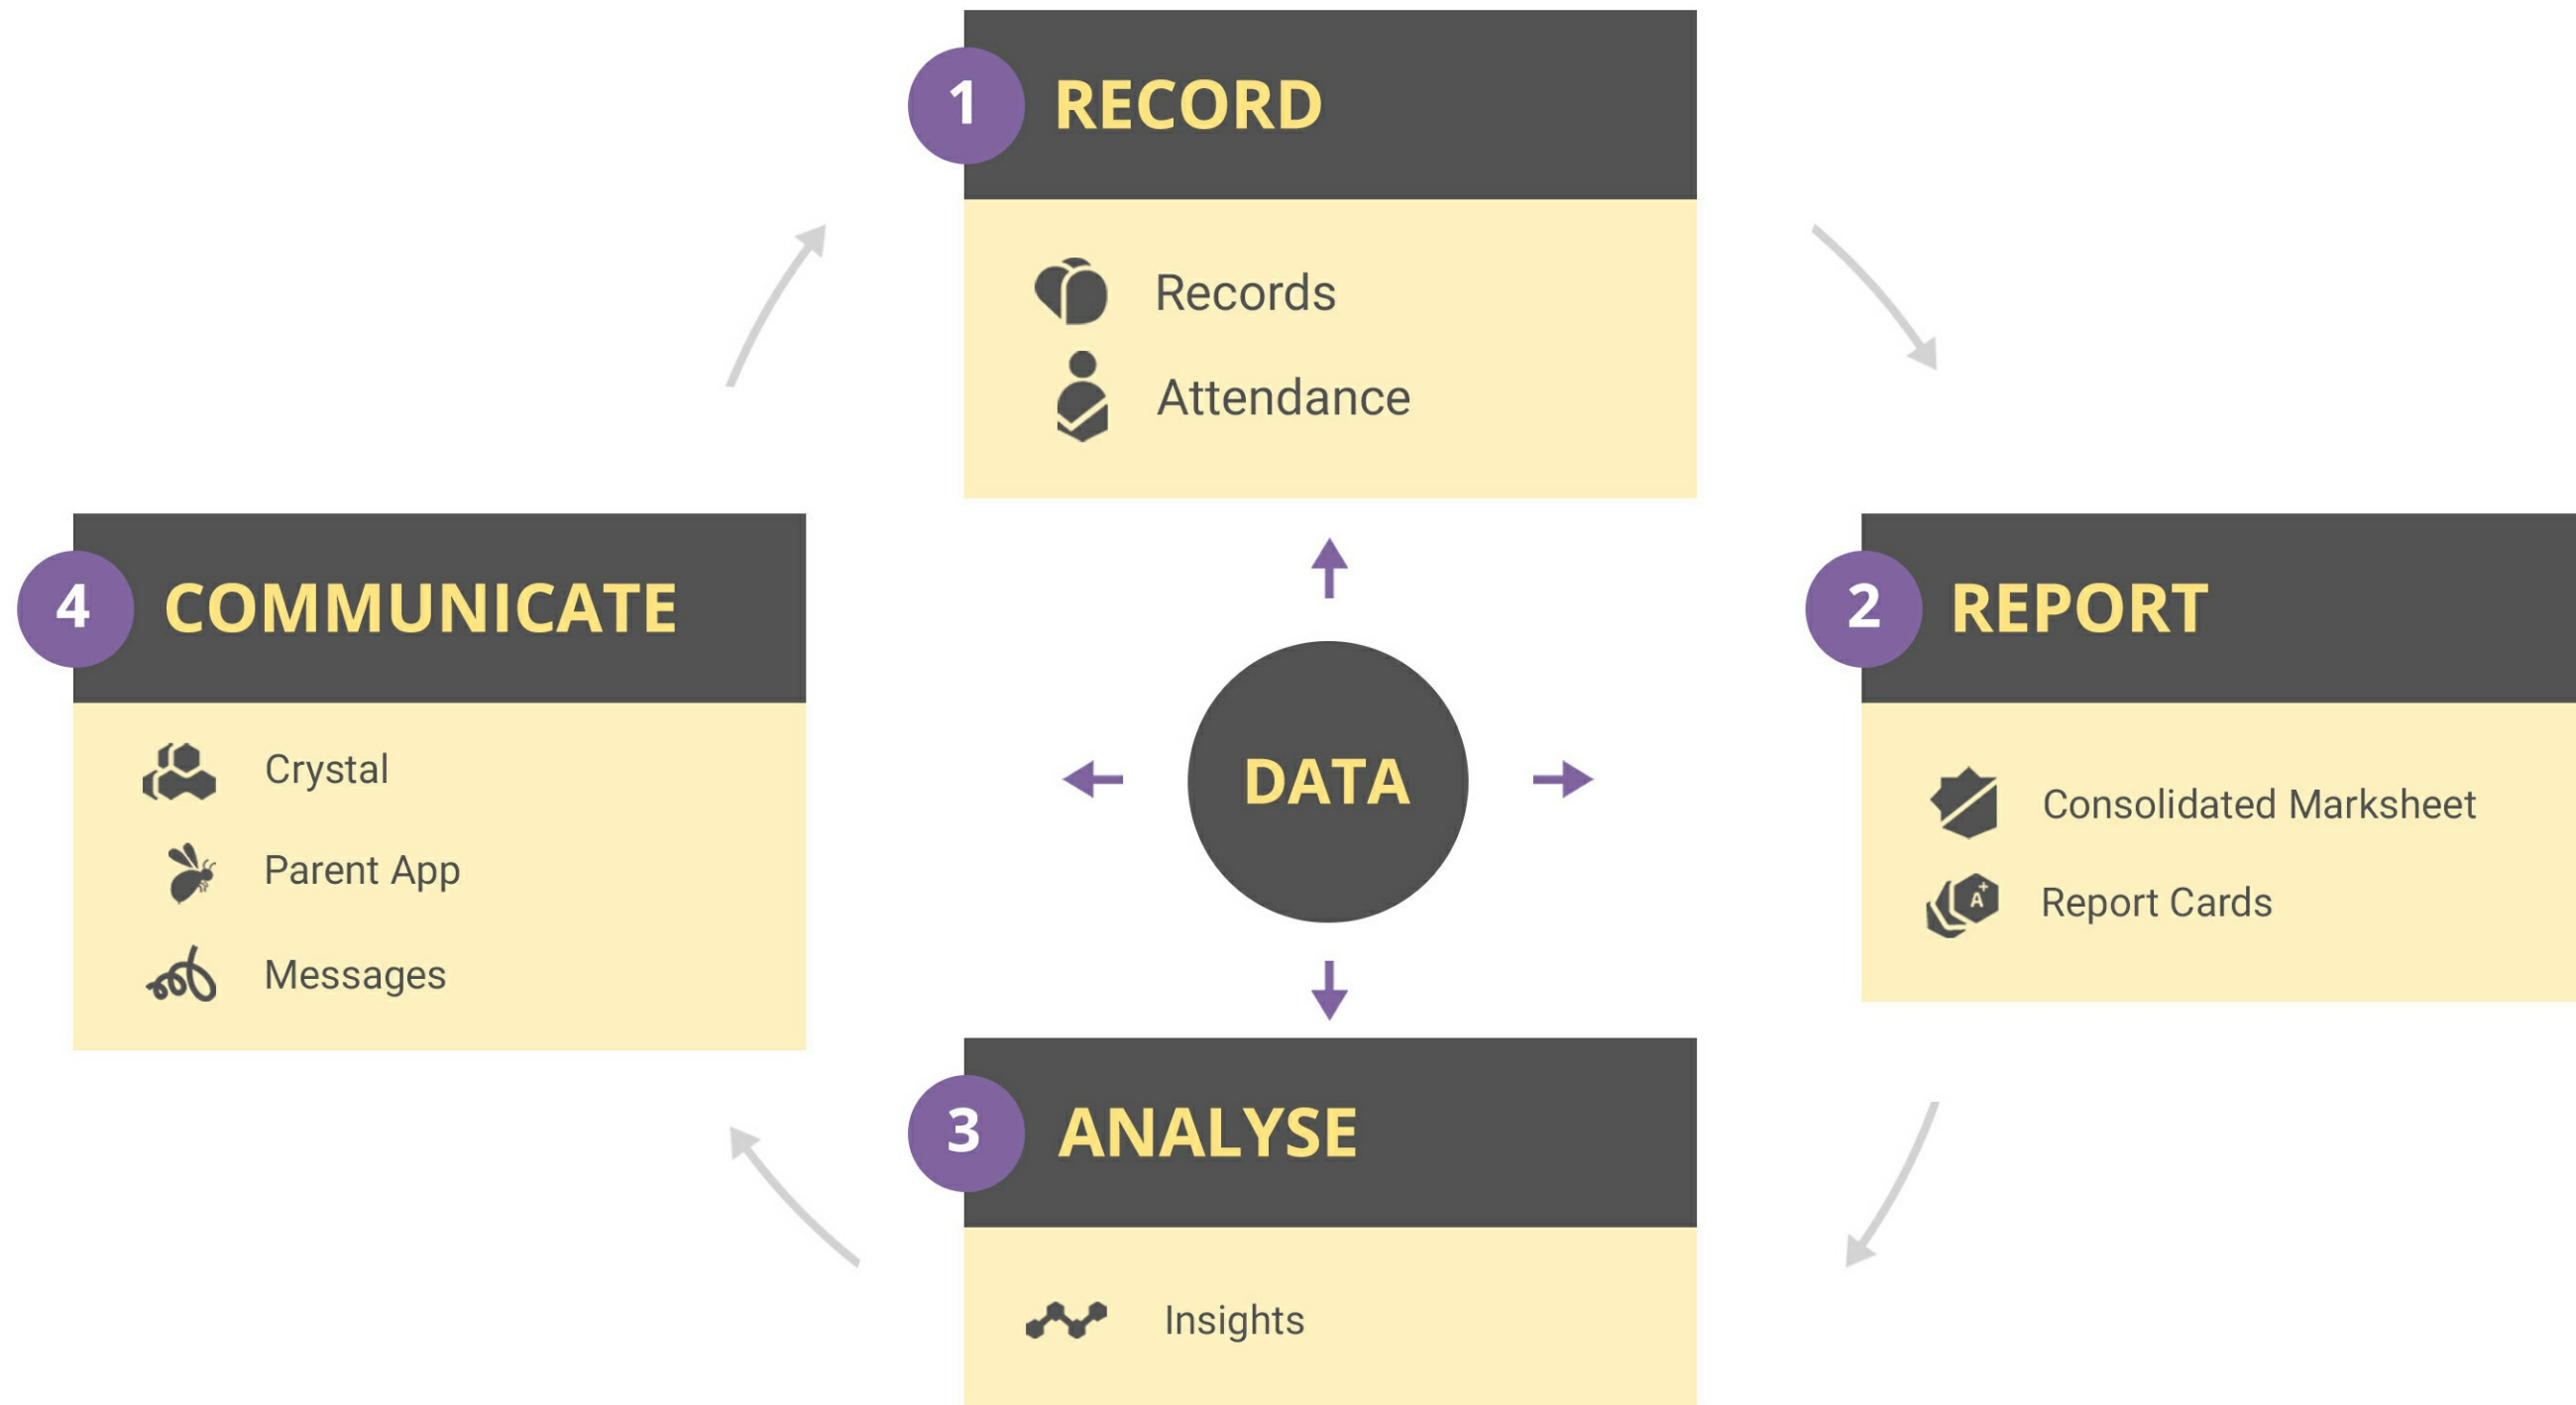

Sno.	Roll No.	Student Name
129	4123632	KILARU VARSHITHA
130	4123633	TOKKOLU VENKATA BHAVYA SAI
131	4123634	CHAPPIDI VENKATACHARANTEJA REDDY
132	4123635	VALAVALA VENKATA KARTHIKESHWAR
133	4123636	G V N SAI NIKHIL
134	4123637	POTLURI VENKATA NARAYANA
135	4123638	MARISSETTY VENKATA SAI SREEJA
136	4123639	PUCHAKAYALA SAI SREEMAN REDDY
137	4123640	YARLAGADDA V S SRI LIKHITHA
138	4123641	NADELLA VENKATESWARA NAGA KESHAV
139	4123642	MAVILLAPALLY VENNELA REDDY
140	4123643	TIRUVEEDHI VENNELA SAI
141	4123644	MUDDAPURAM VINEET KUMAR
142	4123645	RACHARLA VINEETH
143	4123646	VIRAJA MAHESHWARAM
144	4123647	YELAMANCHILI VISWANATH
145	4123648	MUSUNURU YAMINI
146	4123649	CHIRRA YASHAS REDDY
147	4123650	GORLE YASHASHREE
148	4123651	PEYYALA YASHASVINI
149	4123652	NARIYAM YASHWANATH
150	4123653	JUPALLY YASHWANATH RAO
151	4123654	YASHWINI SAI DURGA KARUMURI
152	4123655	DAMARALA RAMESH YOSHA
153	4123656	ADAPA YUVA PRANEETH

"It has been a wonderful experience generating Report Cards from Report Bee's Software."

Amit Desai, CTO of Billabong Group of Schools.

4 EASY STEPS TO IMPROVE SCHOOL PERFORMANCE WITH REPORT BEE