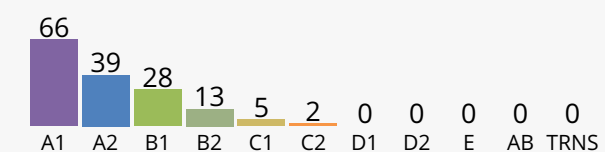

STUDENTS
ENROLLED

153

STUDENTS
APPEARED

153

STUDENTS
PASSED

153

OVERALL
PASS %

100.0%

AVERAGE
GRADE

A2

PERFORMANCE
INDEX *

87

OVERALL GRADE DISTRIBUTION

GENDER WISE PASS
PERCENTAGE

100.0%

GENDER WISE
AVERAGE SCORE

440.18/500

GENDER WISE PASS
PERCENTAGE

100.0%

GENDER WISE
AVERAGE SCORE

423.31/500

*Performance Index- A measure of school's performance, grade based - weighted average of all the passed candidates.

REPORT BEE IS HELPING SCHOOLS GENERATE BOARD COMPLIANT REPORT CARDS SINCE 2011

800+ SCHOOLS USE US FOR

1. Generation of quick and error-free Student Report Cards that are compliant with Education
2. Improving student performance by viewing instant performance analysis after every exam at school, standard and student level
3. Online mark entry by teachers using any internet device (computer, laptop and mobile). The product takes care of all mark conversions/aggregations.

For more info please scroll to the end of this document.

You can also visit www.reportbee.com or view our [Product video](#)

"As per the requirement of CBSE, the format framed fascinated both management and parents. Presentation is very attractive, impressive and error free with all the required information. Thank you for fulfilling our needs and also for timely delivery" - Chinmaya Vidyalaya, Nagapattinam

+91 99406 40082

Get this Analysis and Online Report Cards for every exam you conduct in your school. CALL or WHATSAPP NOW