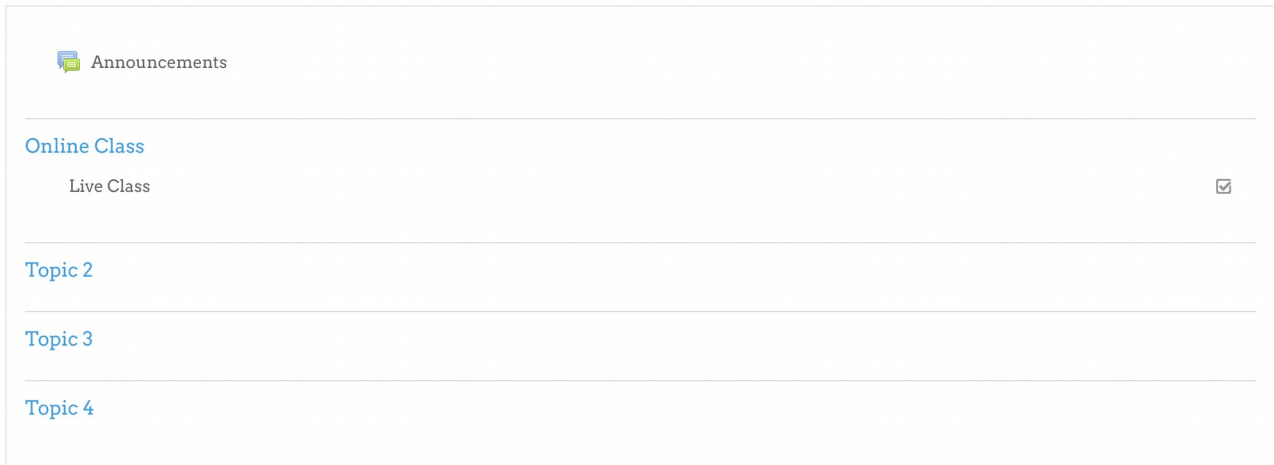

On Clicking it would redirect to Below Screen.

You could see as **Online Class**, Below of it Click on **Live Class** to join the Class.

Online Class

Live Class

It would redirect you to JOIN SESSION page where Class room would be taken by the teacher.