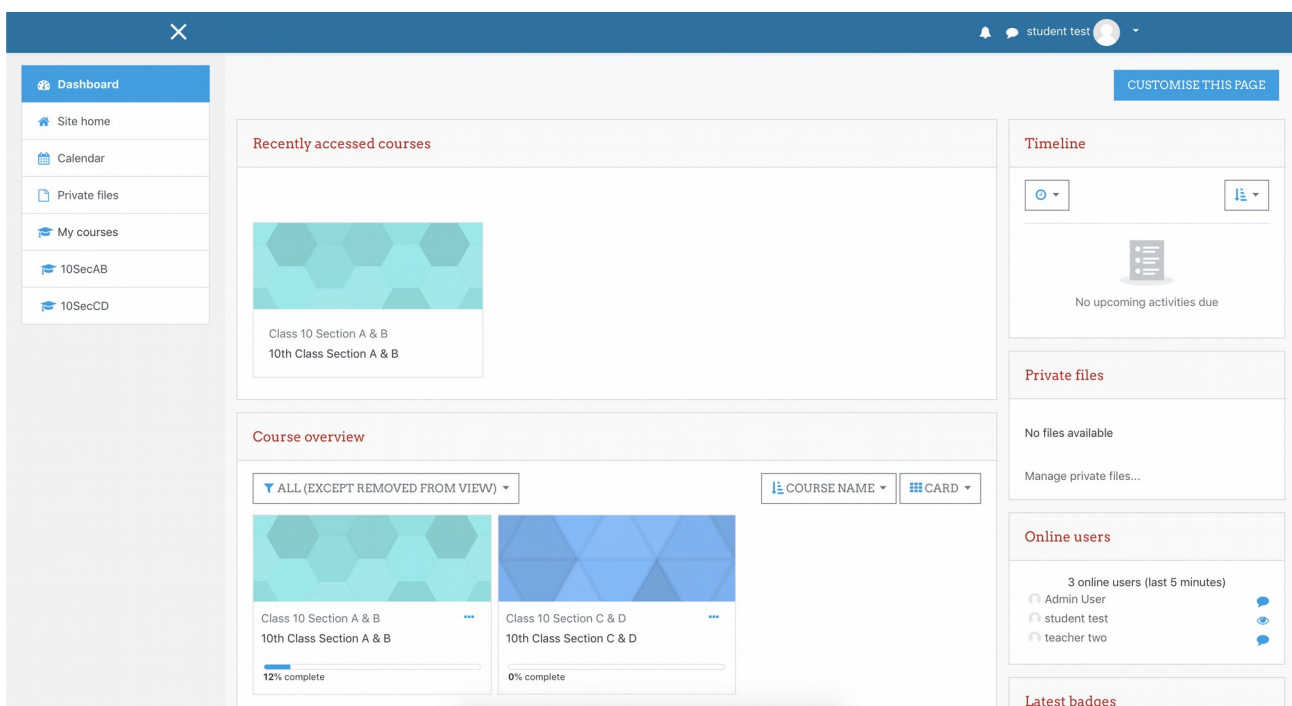

Available courses

Click on the **Log in**

You could find input text fields as below kindly enter the username and password as shared with you.

After you log in you could find the below screen

Note: You could find the class and course to which you belong to!

Just in case you couldn't find any class click on the Dashboard present at the top left corner of the Screen | click on the option(s) icon present at the top left corner of the screen and select **Dashboard**.

Click on the Class Number or Image of that particular class present in **Recently accessed courses** (Here you can access the recently accessed course) or **Course Overview** (Here you can see all the courses list to which you are enrolled).