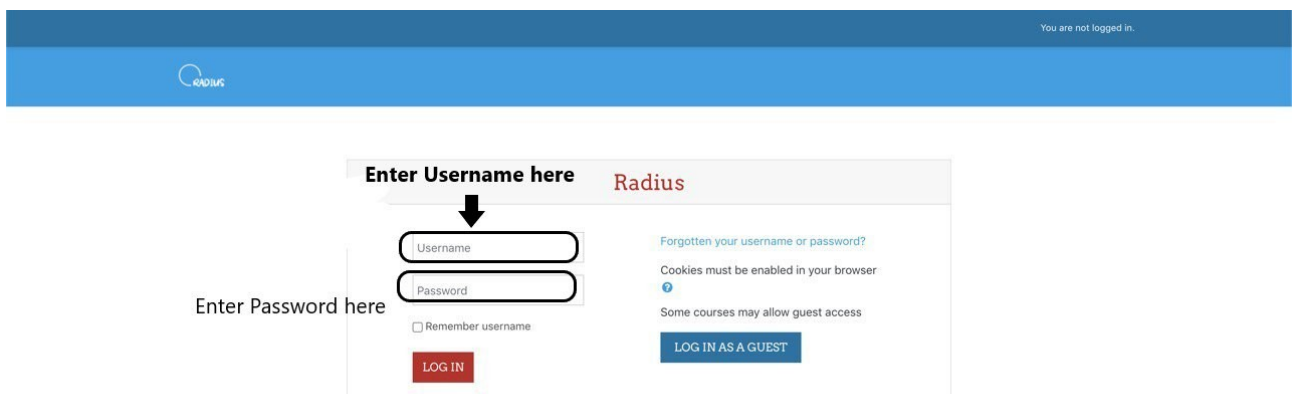

Available courses

Next at the top right corner you could find **Log in** button kindly click on it!

About Us

The online learning and teaching revolution has started. It is generating excitement about the potential for a broad and ubiquitous access to classroom education. Countries with a vision to embrace this change are bound to march forward. Generation Z isn't a one that looks to be restricted to four walls for education. Their search and quest for knowledge will be a continuous one. We, the Radius Edutech are a Co-op of educationists and technocrats with several decades of collective experience in the education space and introducing technologies to make education accessible. We have dedicated ourselves to building solutions for distributing and hosting classroom education via this platform - <http://classroom.radiusedutech.com>.

Available courses

Click on the **Log in**

You could find input text fields as below kindly enter the username and password as shared with you.

After you log in you could find the below screen

Note: You could find the class and course to which you belong to!