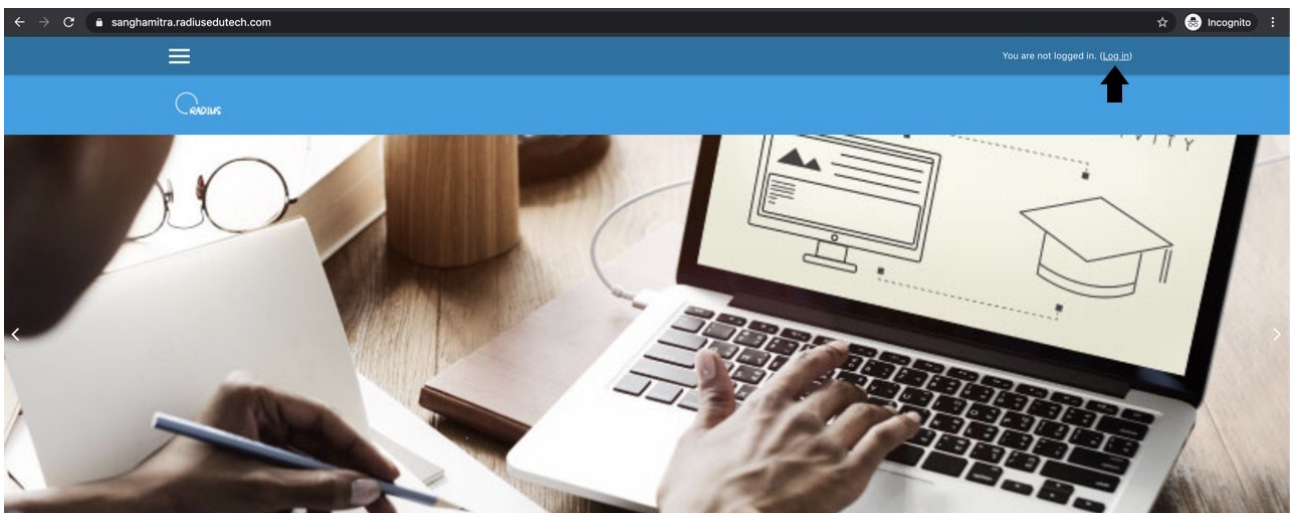

About Us

Available courses